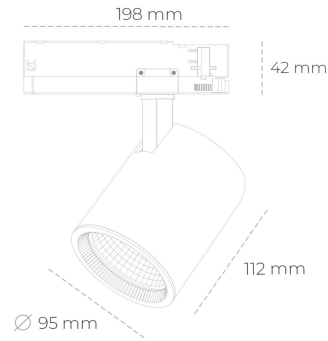

SPOTLIGHT SNIPER G MAXI 942 21W 15° BLACK MEAT WHITE ON/OFF

Article number: N014-K0002-CC942-H5-S15-ZA02_550-S3-###

LED	COB
Light colour	4200 [K] MEAT WHITE
CRI	90
Led chip flux	2159 [lm]
Luminous flux	1727 [lm]
System power	21 [W]
Luminaire Efficiency	82 [lm/W]
Beam angle	15°
Controller	ON/OFF
MacAdam	3 SDCM

Spotlight LED

Track mounted LED spotlight. Aluminium housing. Ceiling base installation possible. Available in white, black and grey. Any RAL palette colour available on enquiry. Reflector beams available: 15°, 20°, 30°, 45° and 60°. Maximum power is 30W

LUMINAIRE

Weight	1,02 [kg]
Protection rating IP , IK , class	IP 20, IK 1,
Luminaire colour	BLACK
Cover	Glass
Operating voltage	220-240V 50-60Hz

Note: All data are typical values. Tolerance of measurements +/-10% System features may change with product improvements due to technical advances.