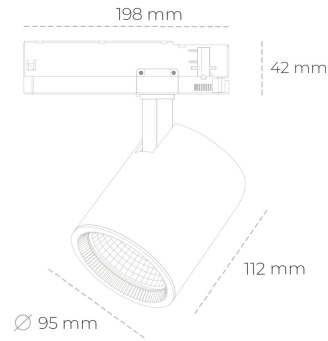

SPOTLIGHT SNIPER G MAXI 942 14W 15° BLACK MEAT WHITE ON/OFF

Article number: N014-K0002-CC942-H5-S15-ZA01_350-S3-###

LED	COB
Light colour	4200 [K] MEAT WHITE
CRI	90
Led chip flux	1412 [lm]
Luminous flux	1129 [lm]
System power	14 [W]
Luminaire Efficiency	81 [lm/W]
Beam angle	15°
Controller	ON/OFF
MacAdam	3 SDCM

Spotlight LED

Track mounted LED spotlight. Aluminium housing. Ceiling base installation possible. Available in white, black and grey. Any RAL palette colour available on enquiry. Reflector beams available: 15°, 20°, 30°, 45° and 60°. Maximum power is 30W

LUMINAIRE

Weight	1,02 [kg]
Protection rating IP , IK , class	IP 20, IK 1,
Luminaire colour	BLACK
Cover	Glass
Operating voltage	220-240V 50-60Hz

Note: All data are typical values. Tolerance of measurements +/-10% System features may change with product improvements due to technical advances.