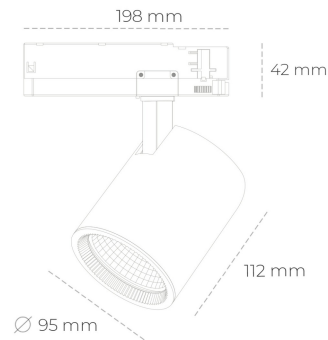

SPOTLIGHT SNIPER G MAXI 940 31W 30° BLACK HI EFFICIENT ON/OFF

Article number: N014-K0002-BB940-H5-S30-ZA03_800-S3-###

LED	COB
Light colour	4000 [K] HI EFFICIENT
CRI	90
Led chip flux	4964 [lm]
Luminous flux	3971 [lm]
System power	31 [W]
Luminaire Efficiency	128 [lm/W]
Beam angle	30°
Controller	ON/OFF
MacAdam	3 SDCM

Spotlight LED

Track mounted LED spotlight. Aluminium housing. Ceiling base installation possible. Available in white, black and grey. Any RAL palette colour available on enquiry. Reflector beams available: 15°, 20°, 30°, 45° and 60°. Maximum power is 30W

LUMINAIRE

Weight	1,02 [kg]
Protection rating IP , IK , class	IP 20, IK 1,
Luminaire colour	BLACK
Cover	Glass
Operating voltage	220-240V 50-60Hz

Note: All data are typical values. Tolerance of measurements +/-10% System features may change with product improvements due to technical advances.