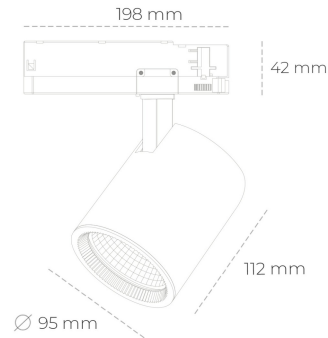

SPOTLIGHT SNIPER G MAXI 940 19W 15° BLACK HI EFFICIENT ON/OFF

Article number: N014-K0002-BB940-H5-S15-ZA01_500-S3-###

LED	COB
Light colour	4000 [K] HI EFFICIENT
CRI	90
Led chip flux	3189 [lm]
Luminous flux	2551 [lm]
System power	19 [W]
Luminaire Efficiency	134 [lm/W]
Beam angle	15°
Controller	ON/OFF
MacAdam	3 SDCM

Spotlight LED

Track mounted LED spotlight. Aluminium housing. Ceiling base installation possible. Available in white, black and grey. Any RAL palette colour available on enquiry. Reflector beams available: 15°, 20°, 30°, 45° and 60°. Maximum power is 30W

LUMINAIRE

Weight	1,02 [kg]
Protection rating IP , IK , class	IP 20, IK 1,
Luminaire colour	BLACK
Cover	Glass
Operating voltage	220-240V 50-60Hz

Note: All data are typical values. Tolerance of measurements +/-10% System features may change with product improvements due to technical advances.