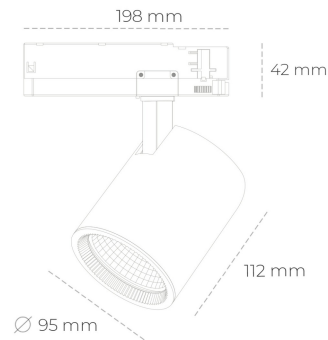

SPOTLIGHT SNIPER G MAXI 935 23W 60° BLACK HI EFFICIENT ON/OFF

Article number: N014-K0002-BB935-H5-S60-ZA02_600-S3-###

LED	COB
Light colour	3500 [K] HI EFFICIENT
CRI	90
Led chip flux	3624 [lm]
Luminous flux	2899 [lm]
System power	23 [W]
Luminaire Efficiency	126 [lm/W]
Beam angle	60°
Controller	ON/OFF
MacAdam	3 SDCM

Spotlight LED

Track mounted LED spotlight. Aluminium housing. Ceiling base installation possible. Available in white, black and grey. Any RAL palette colour available on enquiry. Reflector beams available: 15°, 20°, 30°, 45° and 60°. Maximum power is 30W

LUMINAIRE

Weight	1,02 [kg]
Protection rating IP , IK , class	IP 20, IK 1,
Luminaire colour	BLACK
Cover	Glass
Operating voltage	220-240V 50-60Hz

Note: All data are typical values. Tolerance of measurements +/-10% System features may change with product improvements due to technical advances.