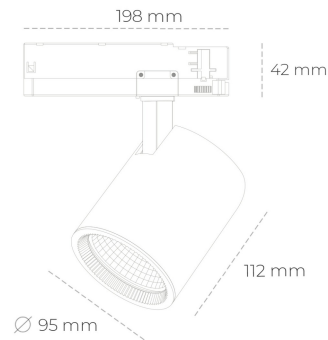

SPOTLIGHT SNIPER G MAXI 935 27W 20° BLACK HI EFFICIENT ON/OFF

Article number: N014-K0002-BB935-H5-S20-ZA02_700-S3-###

LED	COB
Light colour	3500 [K] HI EFFICIENT
CRI	90
Led chip flux	4181 [lm]
Luminous flux	3344 [lm]
System power	27 [W]
Luminaire Efficiency	124 [lm/W]
Beam angle	20°
Controller	ON/OFF
MacAdam	3 SDCM

Spotlight LED

Track mounted LED spotlight. Aluminium housing. Ceiling base installation possible. Available in white, black and grey. Any RAL palette colour available on enquiry. Reflector beams available: 15°, 20°, 30°, 45° and 60°. Maximum power is 30W

LUMINAIRE

Weight	1,02 [kg]
Protection rating IP , IK , class	IP 20, IK 1,
Luminaire colour	BLACK
Cover	Glass
Operating voltage	220-240V 50-60Hz

Note: All data are typical values. Tolerance of measurements +/-10% System features may change with product improvements due to technical advances.