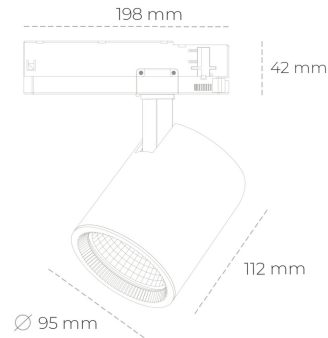

SPOTLIGHT SNIPER G MAXI 935 19W 20° BLACK HI EFFICIENT ON/OFF

Article number: N014-K0002-BB935-H5-S20-ZA01_500-S3-###

LED	COB
Light colour	3500 [K] HI EFFICIENT
CRI	90
Led chip flux	3054 [lm]
Luminous flux	2443 [lm]
System power	19 [W]
Luminaire Efficiency	129 [lm/W]
Beam angle	20°
Controller	ON/OFF
MacAdam	3 SDCM

Spotlight LED

Track mounted LED spotlight. Aluminium housing. Ceiling base installation possible. Available in white, black and grey. Any RAL palette colour available on enquiry. Reflector beams available: 15°, 20°, 30°, 45° and 60°. Maximum power is 30W

LUMINAIRE

Weight	1,02 [kg]
Protection rating IP , IK , class	IP 20, IK 1,
Luminaire colour	BLACK
Cover	Glass
Operating voltage	220-240V 50-60Hz

Note: All data are typical values. Tolerance of measurements +/-10% System features may change with product improvements due to technical advances.