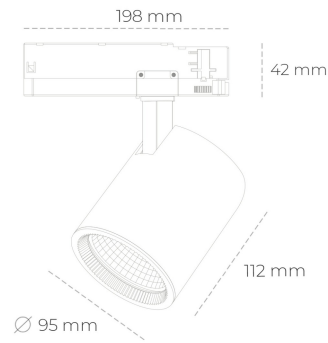

SPOTLIGHT SNIPER G MAXI 935 25W 15° BLACK HI EFFICIENT ON/OFF

Article number: N014-K0002-BB935-H5-S15-ZA02_650-S3-###

LED	COB
Light colour	3500 [K] HI EFFICIENT
CRI	90
Led chip flux	3904 [lm]
Luminous flux	3123 [lm]
System power	25 [W]
Luminaire Efficiency	125 [lm/W]
Beam angle	15°
Controller	ON/OFF
MacAdam	3 SDCM

Spotlight LED

Track mounted LED spotlight. Aluminium housing. Ceiling base installation possible. Available in white, black and grey. Any RAL palette colour available on enquiry. Reflector beams available: 15°, 20°, 30°, 45° and 60°. Maximum power is 30W

LUMINAIRE

Weight	1,02 [kg]
Protection rating IP , IK , class	IP 20, IK 1,
Luminaire colour	BLACK
Cover	Glass
Operating voltage	220-240V 50-60Hz

Note: All data are typical values. Tolerance of measurements +/-10% System features may change with product improvements due to technical advances.