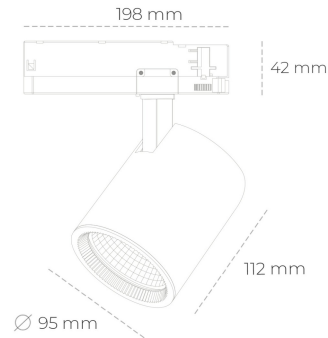

SPOTLIGHT SNIPER G MAXI 930 14W 60° BLACK HI EFFICIENT ON/OFF

Article number: N014-K0002-BB930-H5-S60-ZA01_350-S3-###

LED	COB
Light colour	3000 [K] HI EFFICIENT
CRI	90
Led chip flux	2256 [lm]
Luminous flux	1804 [lm]
System power	14 [W]
Luminaire Efficiency	129 [lm/W]
Beam angle	60°
Controller	ON/OFF
MacAdam	3 SDCM

Spotlight LED

Track mounted LED spotlight. Aluminium housing. Ceiling base installation possible. Available in white, black and grey. Any RAL palette colour available on enquiry. Reflector beams available: 15°, 20°, 30°, 45° and 60°. Maximum power is 30W

LUMINAIRE

Weight	1,02 [kg]
Protection rating IP , IK , class	IP 20, IK 1,
Luminaire colour	BLACK
Cover	Glass
Operating voltage	220-240V 50-60Hz

Note: All data are typical values. Tolerance of measurements +/-10% System features may change with product improvements due to technical advances.