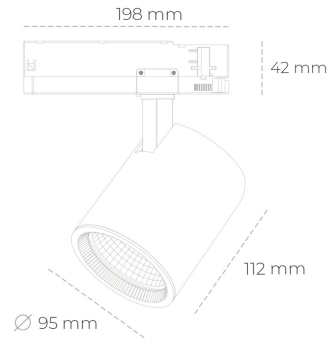

SPOTLIGHT SNIPER G MAXI 930 31W 45° BLACK HI EFFICIENT ON/OFF

Article number: N014-K0002-BB930-H5-S45-ZA03_800-S3-###

LED	COB
Light colour	3000 [K] HI EFFICIENT
CRI	90
Led chip flux	4956 [lm]
Luminous flux	3964 [lm]
System power	31 [W]
Luminaire Efficiency	128 [lm/W]
Beam angle	45°
Controller	ON/OFF
MacAdam	3 SDCM

Spotlight LED

Track mounted LED spotlight. Aluminium housing. Ceiling base installation possible. Available in white, black and grey. Any RAL palette colour available on enquiry. Reflector beams available: 15°, 20°, 30°, 45° and 60°. Maximum power is 30W

LUMINAIRE

Weight	1,02 [kg]
Protection rating IP , IK , class	IP 20, IK 1,
Luminaire colour	BLACK
Cover	Glass
Operating voltage	220-240V 50-60Hz

Note: All data are typical values. Tolerance of measurements +/-10% System features may change with product improvements due to technical advances.