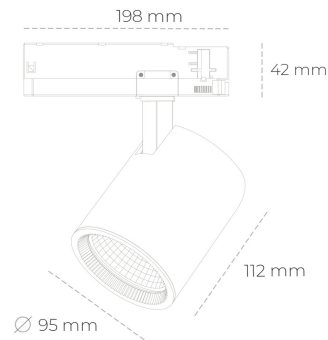

SPOTLIGHT SNIPER G MAXI 930 21W 45° BLACK HI EFFICIENT ON/OFF

Article number: N014-K0002-BB930-H5-S45-ZA02_550-S3-###

LED	COB
Light colour	3000 [K] HI EFFICIENT
CRI	90
Led chip flux	3487 [lm]
Luminous flux	2789 [lm]
System power	21 [W]
Luminaire Efficiency	133 [lm/W]
Beam angle	45°
Controller	ON/OFF
MacAdam	3 SDCM

Spotlight LED

Track mounted LED spotlight. Aluminium housing. Ceiling base installation possible. Available in white, black and grey. Any RAL palette colour available on enquiry. Reflector beams available: 15°, 20°, 30°, 45° and 60°. Maximum power is 30W

LUMINAIRE

Weight	1,02 [kg]
Protection rating IP , IK , class	IP 20, IK 1,
Luminaire colour	BLACK
Cover	Glass
Operating voltage	220-240V 50-60Hz

Note: All data are typical values. Tolerance of measurements +/-10% System features may change with product improvements due to technical advances.