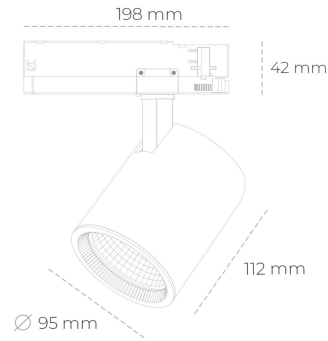

SPOTLIGHT SNIPER G MAXI 930 19W 45° BLACK HI EFFICIENT ON/OFF

Article number: N014-K0002-BB930-H5-S45-ZA01_500-S3-###

LED	COB
Light colour	3000 [K] HI EFFICIENT
CRI	90
Led chip flux	3184 [lm]
Luminous flux	2547 [lm]
System power	19 [W]
Luminaire Efficiency	134 [lm/W]
Beam angle	45°
Controller	ON/OFF
MacAdam	3 SDCM

Spotlight LED

Track mounted LED spotlight. Aluminium housing. Ceiling base installation possible. Available in white, black and grey. Any RAL palette colour available on enquiry. Reflector beams available: 15°, 20°, 30°, 45° and 60°. Maximum power is 30W

LUMINAIRE

Weight	1,02 [kg]
Protection rating IP , IK , class	IP 20, IK 1,
Luminaire colour	BLACK
Cover	Glass
Operating voltage	220-240V 50-60Hz

Note: All data are typical values. Tolerance of measurements +/-10% System features may change with product improvements due to technical advances.