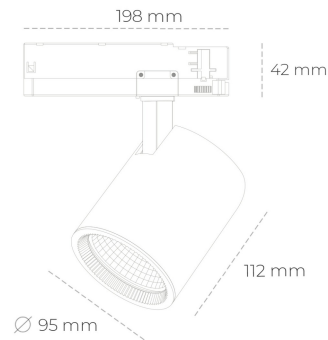

## SPOTLIGHT SNIPER G MAXI 930 27W 20° BLACK HI EFFICIENT ON/OFF

Article number: N014-K0002-BB930-H5-S20-ZA02\_700-S3-###

LED	COB
Light colour	3000 [K] HI EFFICIENT
CRI	90
Led chip flux	4378 [lm]
Luminous flux	3502 [lm]
System power	27 [W]
Luminaire Efficiency	130 [lm/W]
Beam angle	20°
Controller	ON/OFF
MacAdam	3 SDCM

### Spotlight LED

Track mounted LED spotlight. Aluminium housing. Ceiling base installation possible. Available in white, black and grey. Any RAL palette colour available on enquiry. Reflector beams available: 15°, 20°, 30°, 45° and 60°. Maximum power is 30W

### LUMINAIRE

Weight	1,02 [kg]
Protection rating IP , IK , class	IP 20, IK 1,
Luminaire colour	BLACK
Cover	Glass
Operating voltage	220-240V 50-60Hz

Note: All data are typical values. Tolerance of measurements +/-10% System features may change with product improvements due to technical advances.