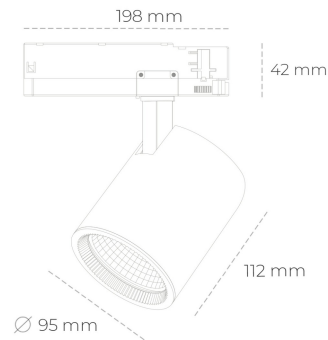

SPOTLIGHT SNIPER G MAXI 930 19W 20° BLACK HI EFFICIENT ON/OFF

Article number: N014-K0002-BB930-H5-S20-ZA01_500-S3-###

LED	COB
Light colour	3000 [K] HI EFFICIENT
CRI	90
Led chip flux	3184 [lm]
Luminous flux	2547 [lm]
System power	19 [W]
Luminaire Efficiency	134 [lm/W]
Beam angle	20°
Controller	ON/OFF
MacAdam	3 SDCM

Spotlight LED

Track mounted LED spotlight. Aluminium housing. Ceiling base installation possible. Available in white, black and grey. Any RAL palette colour available on enquiry. Reflector beams available: 15°, 20°, 30°, 45° and 60°. Maximum power is 30W

LUMINAIRE

Weight	1,02 [kg]
Protection rating IP , IK , class	IP 20, IK 1,
Luminaire colour	BLACK
Cover	Glass
Operating voltage	220-240V 50-60Hz

Note: All data are typical values. Tolerance of measurements +/-10% System features may change with product improvements due to technical advances.