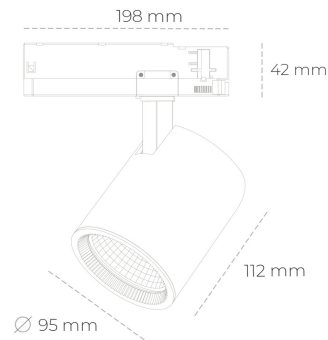

## SPOTLIGHT SNIPER G MAXI 930 27W 15° BLACK HI EFFICIENT ON/OFF

Article number: N014-K0002-BB930-H5-S15-ZA02\_700-S3-###

LED	COB
Light colour	3000 [K] HI EFFICIENT
CRI	90
Led chip flux	4378 [lm]
Luminous flux	3502 [lm]
System power	27 [W]
Luminaire Efficiency	130 [lm/W]
Beam angle	15°
Controller	ON/OFF
MacAdam	3 SDCM

### Spotlight LED

Track mounted LED spotlight. Aluminium housing. Ceiling base installation possible. Available in white, black and grey. Any RAL palette colour available on enquiry. Reflector beams available: 15°, 20°, 30°, 45° and 60°. Maximum power is 30W

### LUMINAIRE

Weight	1,02 [kg]
Protection rating IP , IK , class	IP 20, IK 1,
Luminaire colour	BLACK
Cover	Glass
Operating voltage	220-240V 50-60Hz

Note: All data are typical values. Tolerance of measurements +/-10% System features may change with product improvements due to technical advances.