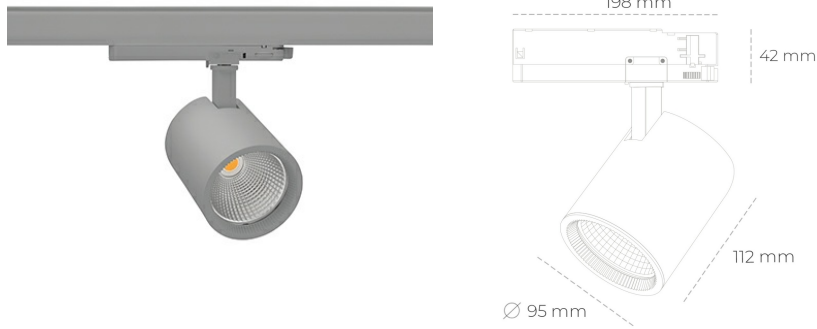

SPOTLIGHT SNIPER G MAXI 825 19W 20° GREY BREAD ON/OFF

Article number: N014-K0001-VF825-H5-S20-ZA01_500-S3-###

LED	COB
Light colour	2500 [K] BREAD
CRI	80
Led chip flux	2340 [lm]
Luminous flux	1872 [lm]
System power	19 [W]
Luminaire Efficiency	99 [lm/W]
Beam angle	20°
Controller	ON/OFF
MacAdam	3 SDCM

Spotlight LED

Track mounted LED spotlight. Aluminium housing. Ceiling base installation possible. Available in white, black and grey. Any RAL palette colour available on enquiry. Reflector beams available: 15°, 20°, 30°, 45° and 60°. Maximum power is 30W

LUMINAIRE

Weight	1,02 [kg]
Protection rating IP , IK , class	IP 20, IK 1,
Luminaire colour	GREY
Cover	Glass
Operating voltage	220-240V 50-60Hz

Note: All data are typical values. Tolerance of measurements +/-10% System features may change with product improvements due to technical advances.