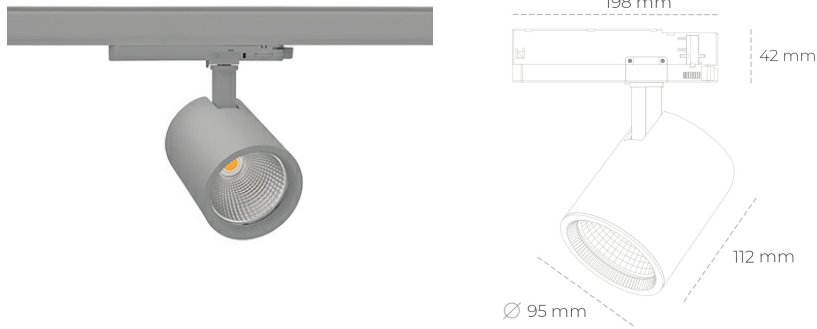

SPOTLIGHT SNIPER G MAXI 940 25W 60° GREY | ON/OFF

Article number: N014-K0001-RF940-H5-S60-ZA02_650-S3-###

LED	COB
Light colour	4000 [K]
CRI	90
Led chip flux	3141 [lm]
Luminous flux	2512 [lm]
System power	25 [W]
Luminaire Efficiency	100 [lm/W]
Beam angle	60°
Controller	ON/OFF
MacAdam	3 SDCM

Spotlight LED

Track mounted LED spotlight. Aluminium housing. Ceiling base installation possible. Available in white, black and grey. Any RAL palette colour available on enquiry. Reflector beams available: 15°, 20°, 30°, 45° and 60°. Maximum power is 30W

LUMINAIRE

Weight	1,02 [kg]
Protection rating IP , IK , class	IP 20, IK 1,
Luminaire colour	GREY
Cover	Glass
Operating voltage	220-240V 50-60Hz

Note: All data are typical values. Tolerance of measurements +/-10% System features may change with product improvements due to technical advances.