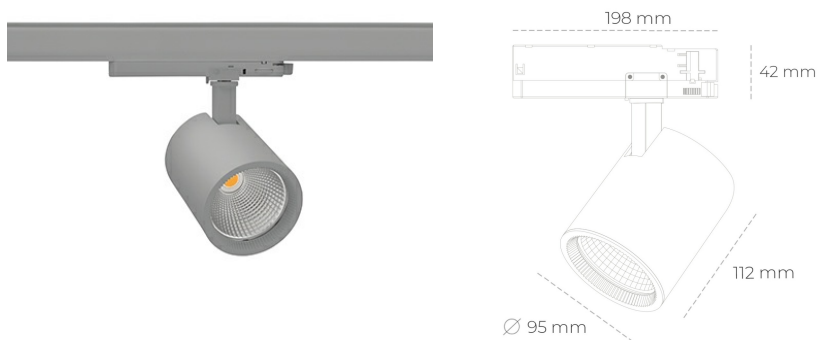

SPOTLIGHT SNIPER G MAXI 940 31W 20° GREY | ON/OFF

LED	COB
Light colour	4000 [K] |
CRI	90
Led chip flux	3866 [lm]
Luminous flux	3092 [lm]
System power	31 [W]
Luminaire Efficiency	100 [lm/W]
Beam angle	20°
Controller	ON/OFF
MacAdam	3 SDCM

Spotlight LED

Track mounted LED spotlight. Aluminium housing. Ceiling base installation possible. Available in white, black and grey. Any RAL palette colour available on enquiry. Reflector beams available: 15°, 20°, 30°, 45° and 60°. Maximum power is 30W

LUMINAIRE

Weight	1,02 [kg]
Protection rating IP , IK , class	IP 20, IK 1,
Luminaire colour	GREY
Cover	Glass
Operating voltage	220-240V 50-60Hz

Note: All data are typical values. Tolerance of measurements +/-10% System features may change with product improvements due to technical advances.

OPTIONS

RAL colours on inquiry, honeycomb louver on inquiry , Casambi on inquiry, DALI on inquiry, Phase-cut dimming on inquiry.

Generated: 22.06.2024

+48 32 388 80 00

www.cora.pl
cora@cora.pl

Street: Ignatza Hakuby 18
41-914 Bytom, Polska