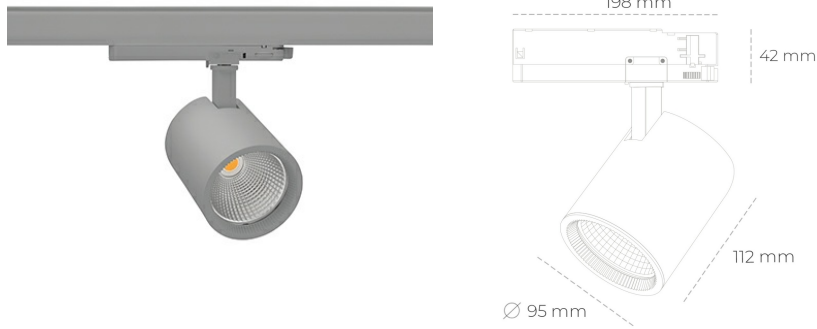

SPOTLIGHT SNIPER G MAXI 940 10W 20° GREY | ON/OFF

Article number: N014-K0001-RF940-H5-S20-ZA01_250-S3-###

LED	COB
Light colour	4000 [K]
CRI	90
Led chip flux	1208 [lm]
Luminous flux	966 [lm]
System power	10 [W]
Luminaire Efficiency	97 [lm/W]
Beam angle	20°
Controller	ON/OFF
MacAdam	3 SDCM

Spotlight LED

Track mounted LED spotlight. Aluminium housing. Ceiling base installation possible. Available in white, black and grey. Any RAL palette colour available on enquiry. Reflector beams available: 15°, 20°, 30°, 45° and 60°. Maximum power is 30W

LUMINAIRE

Weight	1,02 [kg]
Protection rating IP , IK , class	IP 20, IK 1,
Luminaire colour	GREY
Cover	Glass
Operating voltage	220-240V 50-60Hz

Note: All data are typical values. Tolerance of measurements +/-10% System features may change with product improvements due to technical advances.