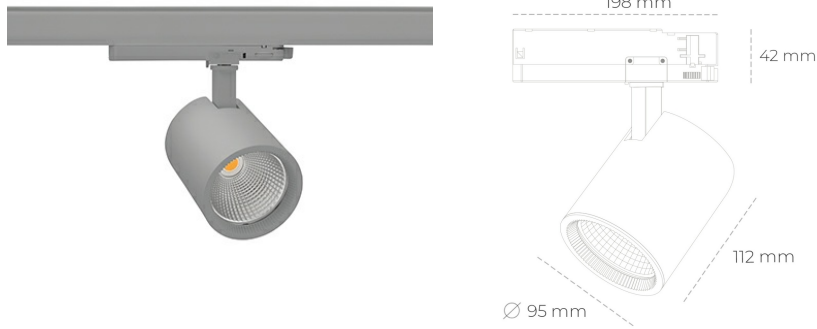

SPOTLIGHT SNIPER G MAXI 930 21W 45° GREY | ON/OFF

Article number: N014-K0001-RF930-H5-S45-ZA02_550-S3-###

LED	COB
Light colour	3000 [K]
CRI	90
Led chip flux	2536 [lm]
Luminous flux	2028 [lm]
System power	21 [W]
Luminaire Efficiency	97 [lm/W]
Beam angle	45°
Controller	ON/OFF
MacAdam	3 SDCM

Spotlight LED

Track mounted LED spotlight. Aluminium housing. Ceiling base installation possible. Available in white, black and grey. Any RAL palette colour available on enquiry. Reflector beams available: 15°, 20°, 30°, 45° and 60°. Maximum power is 30W

LUMINAIRE

Weight	1,02 [kg]
Protection rating IP , IK , class	IP 20, IK 1,
Luminaire colour	GREY
Cover	Glass
Operating voltage	220-240V 50-60Hz

Note: All data are typical values. Tolerance of measurements +/-10% System features may change with product improvements due to technical advances.