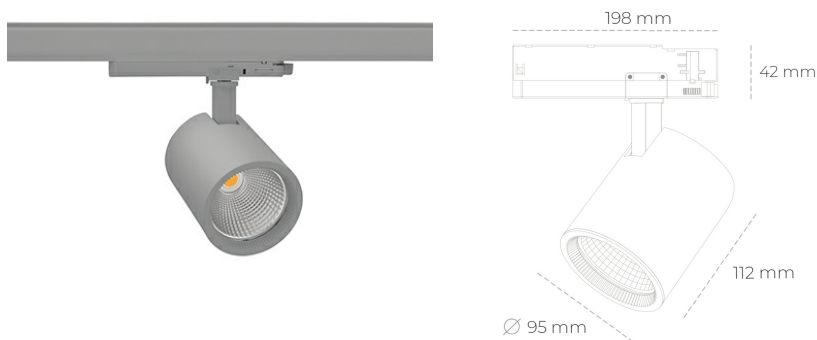

SPOTLIGHT SNIPER G MAXI 930 31W 30° GREY | ON/OFF

LED	COB
Light colour	3000 [K] |
CRI	90
Led chip flux	3688 [lm]
Luminous flux	2950 [lm]
System power	31 [W]
Luminaire Efficiency	95 [lm/W]
Beam angle	30°
Controller	ON/OFF
MacAdam	3 SDCM

Spotlight LED

Track mounted LED spotlight. Aluminium housing. Ceiling base installation possible. Available in white, black and grey. Any RAL palette colour available on enquiry. Reflector beams available: 15°, 20°, 30°, 45° and 60°. Maximum power is 30W

LUMINAIRE

Weight	1,02 [kg]
Protection rating IP , IK , class	IP 20, IK 1,
Luminaire colour	GREY
Cover	Glass
Operating voltage	220-240V 50-60Hz

Note: All data are typical values. Tolerance of measurements +/-10% System features may change with product improvements due to technical advances.

OPTIONS

RAL colours on inquiry, honeycomb louver on inquiry , Casambi on inquiry, DALI on inquiry, Phase-cut dimming on inquiry.

Generated: 21.06.2024

+48 32 388 80 00

www.cora.pl
cora@cora.pl

Street: Ignatza Hakuby 18
41-914 Bytom, Polska