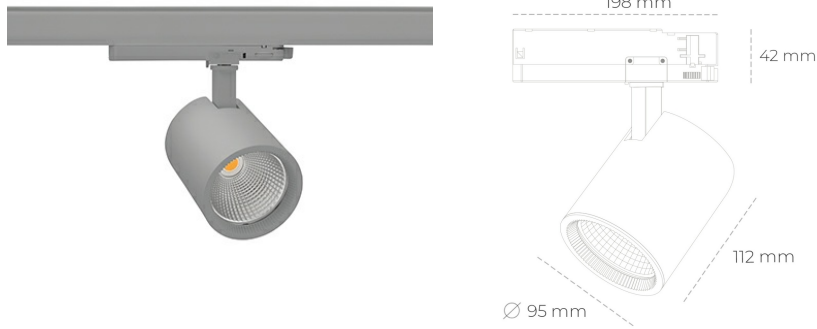

SPOTLIGHT SNIPER G MAXI 930 23W 20° GREY | ON/OFF

Article number: N014-K0001-RF930-H5-S20-ZA02_600-S3-###

LED	COB
Light colour	3000 [K]
CRI	90
Led chip flux	2767 [lm]
Luminous flux	2213 [lm]
System power	23 [W]
Luminaire Efficiency	96 [lm/W]
Beam angle	20°
Controller	ON/OFF
MacAdam	3 SDCM

Spotlight LED

Track mounted LED spotlight. Aluminium housing. Ceiling base installation possible. Available in white, black and grey. Any RAL palette colour available on enquiry. Reflector beams available: 15°, 20°, 30°, 45° and 60°. Maximum power is 30W

LUMINAIRE

Weight	1,02 [kg]
Protection rating IP , IK , class	IP 20, IK 1,
Luminaire colour	GREY
Cover	Glass
Operating voltage	220-240V 50-60Hz

Note: All data are typical values. Tolerance of measurements +/-10% System features may change with product improvements due to technical advances.