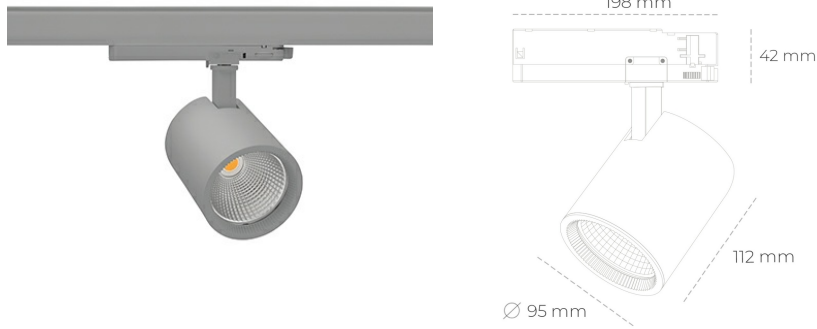

SPOTLIGHT SNIPER G MAXI 930 14W 20° GREY | ON/OFF

Article number: N014-K0001-RF930-H5-S20-ZA01_350-S3-###

LED	COB
Light colour	3000 [K]
CRI	90
Led chip flux	1613 [lm]
Luminous flux	1290 [lm]
System power	14 [W]
Luminaire Efficiency	92 [lm/W]
Beam angle	20°
Controller	ON/OFF
MacAdam	3 SDCM

Spotlight LED

Track mounted LED spotlight. Aluminium housing. Ceiling base installation possible. Available in white, black and grey. Any RAL palette colour available on enquiry. Reflector beams available: 15°, 20°, 30°, 45° and 60°. Maximum power is 30W

LUMINAIRE

Weight	1,02 [kg]
Protection rating IP , IK , class	IP 20, IK 1,
Luminaire colour	GREY
Cover	Glass
Operating voltage	220-240V 50-60Hz

Note: All data are typical values. Tolerance of measurements +/-10% System features may change with product improvements due to technical advances.