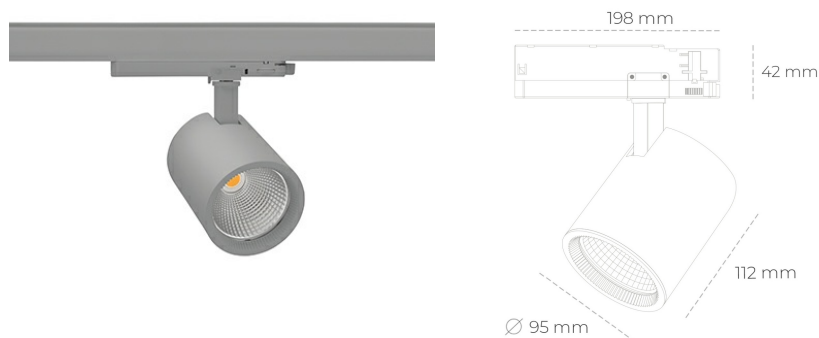

SPOTLIGHT SNIPER G MAXI 930 31W 15° GREY | ON/OFF

Article number: N014-K0001-RF930-H5-S15-ZA03_800-S3-###

LED	COB
Light colour	3000 [K]
CRI	90
Led chip flux	3688 [lm]
Luminous flux	2950 [lm]
System power	31 [W]
Luminaire Efficiency	95 [lm/W]
Beam angle	15°
Controller	ON/OFF
MacAdam	3 SDCM

Spotlight LED

Track mounted LED spotlight. Aluminium housing. Ceiling base installation possible. Available in white, black and grey. Any RAL palette colour available on enquiry. Reflector beams available: 15°, 20°, 30°, 45° and 60°. Maximum power is 30W

LUMINAIRE

Weight	1,02 [kg]
Protection rating IP , IK , class	IP 20, IK 1,
Luminaire colour	GREY
Cover	Glass
Operating voltage	220-240V 50-60Hz

Note: All data are typical values. Tolerance of measurements +/-10% System features may change with product improvements due to technical advances.