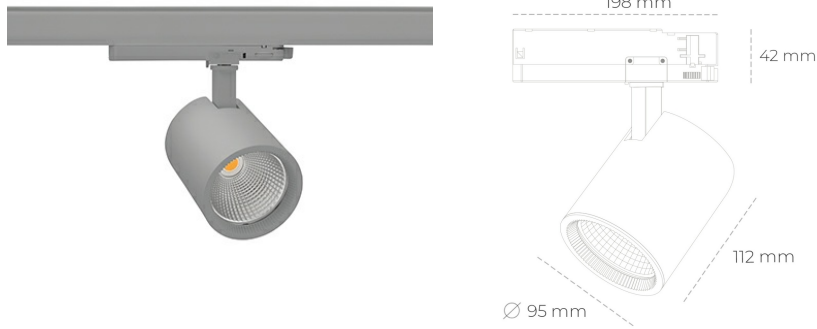

# SPOTLIGHT SNIPER G MAXI 927 14W 45° GREY | ON/OFF

Article number: N014-K0001-RF927-H5-S45-ZA01\_350-S3-###

LED	COB
Light colour	2700 [K]
CRI	80
Led chip flux	1555 [lm]
Luminous flux	1244 [lm]
System power	14 [W]
Luminaire Efficiency	89 [lm/W]
Beam angle	45°
Controller	ON/OFF
MacAdam	3 SDCM

### Spotlight LED

Track mounted LED spotlight. Aluminium housing. Ceiling base installation possible. Available in white, black and grey. Any RAL palette colour available on enquiry. Reflector beams available: 15°, 20°, 30°, 45° and 60°. Maximum power is 30W

### LUMINAIRE

Weight	1,02 [kg]
Protection rating IP , IK , class	IP 20, IK 1,
Luminaire colour	GREY
Cover	Glass
Operating voltage	220-240V 50-60Hz

Note: All data are typical values. Tolerance of measurements +/-10% System features may change with product improvements due to technical advances.