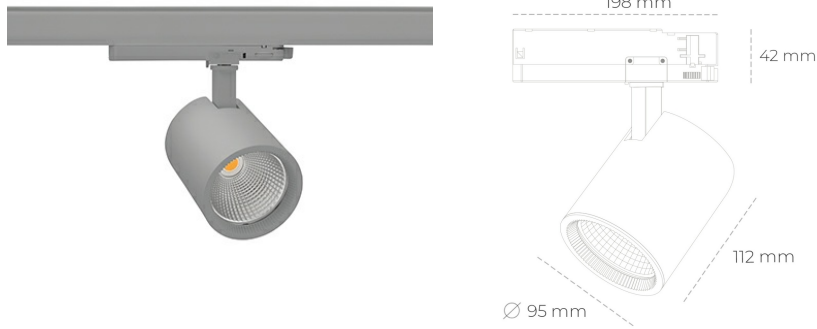

SPOTLIGHT SNIPER G MAXI 927 31W 15° GREY | ON/OFF

Article number: N014-K0001-RF927-H5-S15-ZA03_800-S3-###

LED	COB
Light colour	2700 [K]
CRI	80
Led chip flux	3555 [lm]
Luminous flux	2844 [lm]
System power	31 [W]
Luminaire Efficiency	92 [lm/W]
Beam angle	15°
Controller	ON/OFF
MacAdam	3 SDCM

Spotlight LED

Track mounted LED spotlight. Aluminium housing. Ceiling base installation possible. Available in white, black and grey. Any RAL palette colour available on enquiry. Reflector beams available: 15°, 20°, 30°, 45° and 60°. Maximum power is 30W

LUMINAIRE

Weight	1,02 [kg]
Protection rating IP , IK , class	IP 20, IK 1,
Luminaire colour	GREY
Cover	Glass
Operating voltage	220-240V 50-60Hz

Note: All data are typical values. Tolerance of measurements +/-10% System features may change with product improvements due to technical advances.