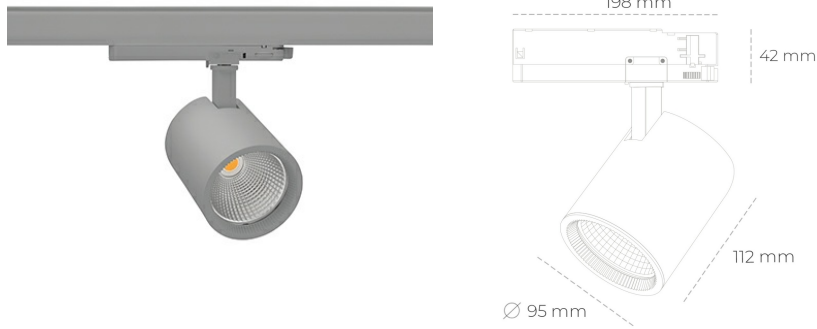

SPOTLIGHT SNIPER G MAXI 850 27W 45° GREY | ON/OFF

Article number: N014-K0001-RF850-H5-S45-ZA02_700-S3-###

LED	COB
Light colour	5000 [K]
CRI	80
Led chip flux	4053 [lm]
Luminous flux	3242 [lm]
System power	27 [W]
Luminaire Efficiency	120 [lm/W]
Beam angle	45°
Controller	ON/OFF
MacAdam	3 SDCM

Spotlight LED

Track mounted LED spotlight. Aluminium housing. Ceiling base installation possible. Available in white, black and grey. Any RAL palette colour available on enquiry. Reflector beams available: 15°, 20°, 30°, 45° and 60°. Maximum power is 30W

LUMINAIRE

Weight	1,02 [kg]
Protection rating IP , IK , class	IP 20, IK 1,
Luminaire colour	GREY
Cover	Glass
Operating voltage	220-240V 50-60Hz

Note: All data are typical values. Tolerance of measurements +/-10% System features may change with product improvements due to technical advances.