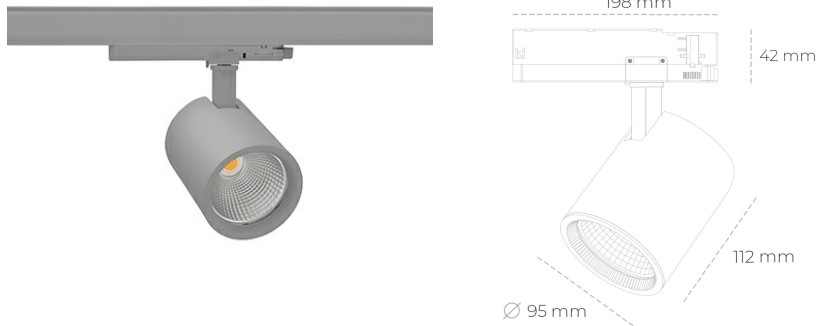

SPOTLIGHT SNIPER G MAXI 850 14W 20° GREY | ON/OFF

Article number: N014-K0001-RF850-H5-S20-ZA01_350-S3-###

LED	COB
Light colour	5000 [K]
CRI	80
Led chip flux	2027 [lm]
Luminous flux	1621 [lm]
System power	14 [W]
Luminaire Efficiency	116 [lm/W]
Beam angle	20°
Controller	ON/OFF
MacAdam	3 SDCM

Spotlight LED

Track mounted LED spotlight. Aluminium housing. Ceiling base installation possible. Available in white, black and grey. Any RAL palette colour available on enquiry. Reflector beams available: 15°, 20°, 30°, 45° and 60°. Maximum power is 30W

LUMINAIRE

Weight	1,02 [kg]
Protection rating IP , IK , class	IP 20, IK 1,
Luminaire colour	GREY
Cover	Glass
Operating voltage	220-240V 50-60Hz

Note: All data are typical values. Tolerance of measurements +/-10% System features may change with product improvements due to technical advances.