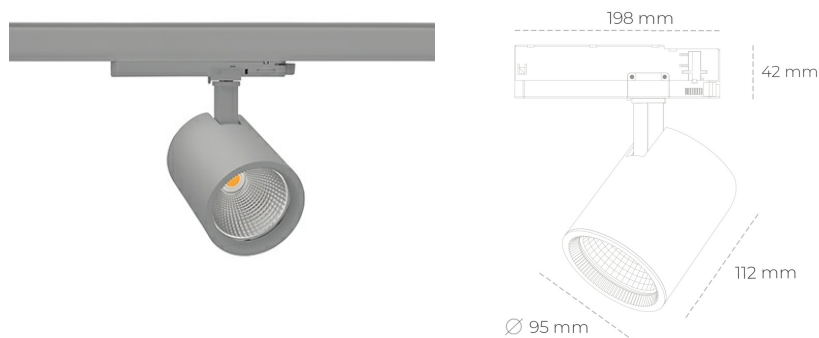

SPOTLIGHT SNIPER G MAXI 850 10W 20° GREY | ON/OFF

Article number: N014-K0001-RF850-H5-S20-ZA01_250-S3-###

LED	COB
Light colour	5000 [K]
CRI	80
Led chip flux	1447 [lm]
Luminous flux	1157 [lm]
System power	10 [W]
Luminaire Efficiency	116 [lm/W]
Beam angle	20°
Controller	ON/OFF
MacAdam	3 SDCM

Spotlight LED

Track mounted LED spotlight. Aluminium housing. Ceiling base installation possible. Available in white, black and grey. Any RAL palette colour available on enquiry. Reflector beams available: 15°, 20°, 30°, 45° and 60°. Maximum power is 30W

LUMINAIRE

Weight	1,02 [kg]
Protection rating IP , IK , class	IP 20, IK 1,
Luminaire colour	GREY
Cover	Glass
Operating voltage	220-240V 50-60Hz

Note: All data are typical values. Tolerance of measurements +/-10% System features may change with product improvements due to technical advances.