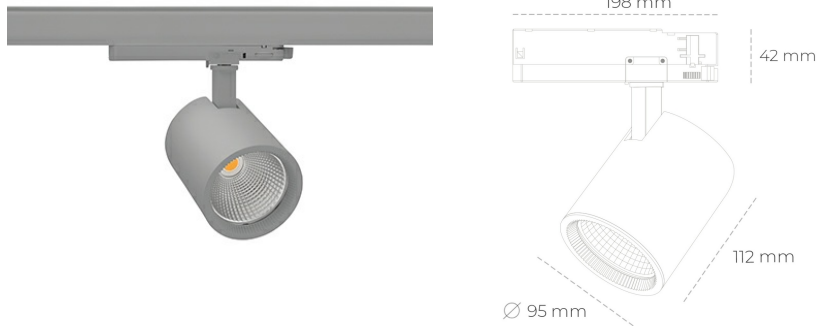

SPOTLIGHT SNIPER G MAXI 850 23W 15° GREY | ON/OFF

Article number: N014-K0001-RF850-H5-S15-ZA02_600-S3-###

LED	COB
Light colour	5000 [K]
CRI	80
Led chip flux	3475 [lm]
Luminous flux	2780 [lm]
System power	23 [W]
Luminaire Efficiency	121 [lm/W]
Beam angle	15°
Controller	ON/OFF
MacAdam	3 SDCM

Spotlight LED

Track mounted LED spotlight. Aluminium housing. Ceiling base installation possible. Available in white, black and grey. Any RAL palette colour available on enquiry. Reflector beams available: 15°, 20°, 30°, 45° and 60°. Maximum power is 30W

LUMINAIRE

Weight	1,02 [kg]
Protection rating IP , IK , class	IP 20, IK 1,
Luminaire colour	GREY
Cover	Glass
Operating voltage	220-240V 50-60Hz

Note: All data are typical values. Tolerance of measurements +/-10% System features may change with product improvements due to technical advances.