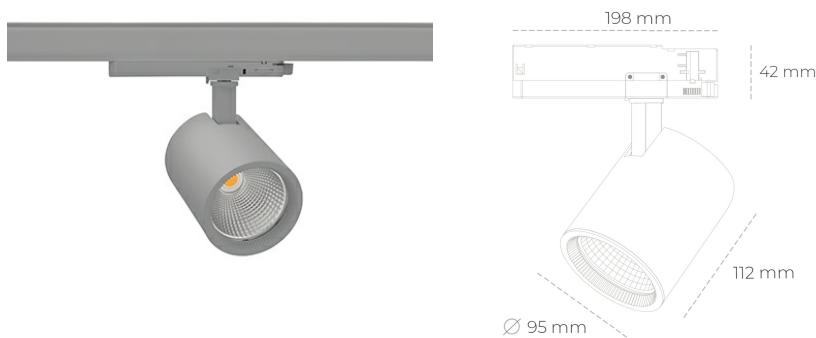

SPOTLIGHT SNIPER G MAXI 850 19W 15° GREY | ON/OFF

LED	COB
Light colour	5000 [K] |
CRI	80
Led chip flux	2895 [lm]
Luminous flux	2316 [lm]
System power	19 [W]
Luminaire Efficiency	122 [lm/W]
Beam angle	15°
Controller	ON/OFF
MacAdam	3 SDCM

Spotlight LED

Track mounted LED spotlight. Aluminium housing. Ceiling base installation possible. Available in white, black and grey. Any RAL palette colour available on enquiry. Reflector beams available: 15°, 20°, 30°, 45° and 60°. Maximum power is 30W

LUMINAIRE

Weight	1,02 [kg]
Protection rating IP , IK , class	IP 20, IK 1,
Luminaire colour	GREY
Cover	Glass
Operating voltage	220-240V 50-60Hz

Note: All data are typical values. Tolerance of measurements +/-10% System features may change with product improvements due to technical advances.

OPTIONS

RAL colours on inquiry, honeycomb louver on inquiry , Casambi on inquiry, DALI on inquiry, Phase-cut dimming on inquiry.

Generated: 21.06.2024

+48 32 388 80 00

www.cora.pl
cora@cora.pl

Street: Ignatza Hakuby 18
41-914 Bytom, Polska