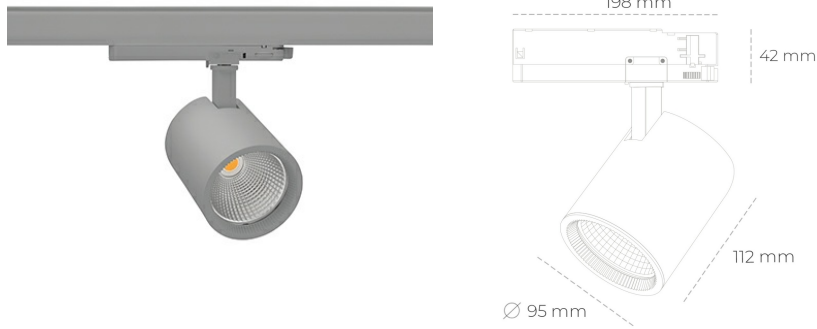

## SPOTLIGHT SNIPER G MAXI 840 27W 60° GREY | ON/OFF

Article number: N014-K0001-RF840-H5-S60-ZA02\_700-S3-###

LED	COB
Light colour	4000 [K]
CRI	80
Led chip flux	3974 [lm]
Luminous flux	3179 [lm]
System power	27 [W]
Luminaire Efficiency	118 [lm/W]
Beam angle	60°
Controller	ON/OFF
MacAdam	3 SDCM

### Spotlight LED

Track mounted LED spotlight. Aluminium housing. Ceiling base installation possible. Available in white, black and grey. Any RAL palette colour available on enquiry. Reflector beams available: 15°, 20°, 30°, 45° and 60°. Maximum power is 30W

### LUMINAIRE

Weight	1,02 [kg]
Protection rating IP , IK , class	IP 20, IK 1,
Luminaire colour	GREY
Cover	Glass
Operating voltage	220-240V 50-60Hz

Note: All data are typical values. Tolerance of measurements +/-10% System features may change with product improvements due to technical advances.