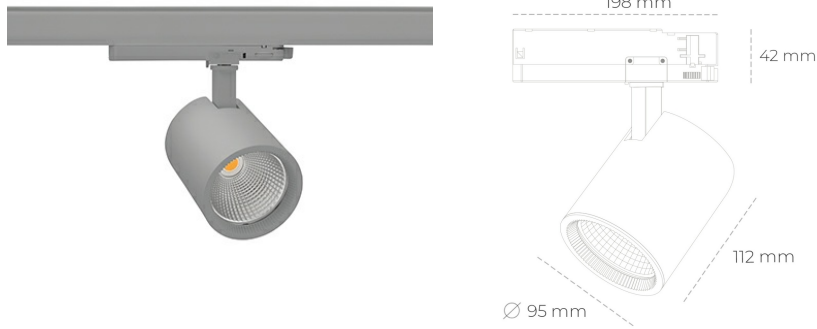

SPOTLIGHT SNIPER G MAXI 835 27W 60° GREY | ON/OFF

Article number: N014-K0001-RF835-H5-S60-ZA02_700-S3-###

LED	COB
Light colour	3500 [K]
CRI	80
Led chip flux	3896 [lm]
Luminous flux	3116 [lm]
System power	27 [W]
Luminaire Efficiency	115 [lm/W]
Beam angle	60°
Controller	ON/OFF
MacAdam	3 SDCM

Spotlight LED

Track mounted LED spotlight. Aluminium housing. Ceiling base installation possible. Available in white, black and grey. Any RAL palette colour available on enquiry. Reflector beams available: 15°, 20°, 30°, 45° and 60°. Maximum power is 30W

LUMINAIRE

Weight	1,02 [kg]
Protection rating IP , IK , class	IP 20, IK 1,
Luminaire colour	GREY
Cover	Glass
Operating voltage	220-240V 50-60Hz

Note: All data are typical values. Tolerance of measurements +/-10% System features may change with product improvements due to technical advances.