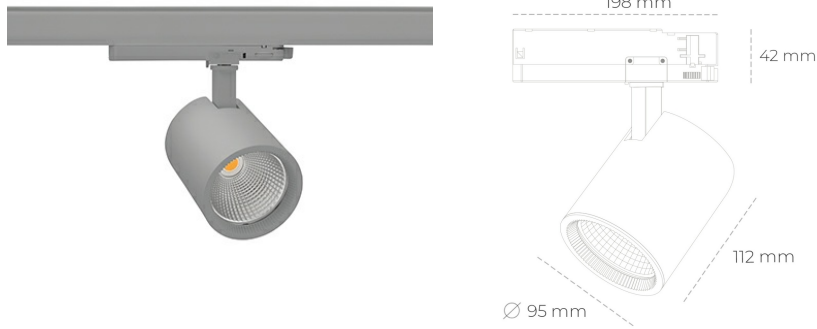

## SPOTLIGHT SNIPER G MAXI 835 14W 15° GREY | ON/OFF

Article number: N014-K0001-RF835-H5-S15-ZA01\_350-S3-###

LED	COB
Light colour	3500 [K]
CRI	80
Led chip flux	1948 [lm]
Luminous flux	1558 [lm]
System power	14 [W]
Luminaire Efficiency	111 [lm/W]
Beam angle	15°
Controller	ON/OFF
MacAdam	3 SDCM

### Spotlight LED

Track mounted LED spotlight. Aluminium housing. Ceiling base installation possible. Available in white, black and grey. Any RAL palette colour available on enquiry. Reflector beams available: 15°, 20°, 30°, 45° and 60°. Maximum power is 30W

### LUMINAIRE

Weight	1,02 [kg]
Protection rating IP , IK , class	IP 20, IK 1,
Luminaire colour	GREY
Cover	Glass
Operating voltage	220-240V 50-60Hz

Note: All data are typical values. Tolerance of measurements +/-10% System features may change with product improvements due to technical advances.