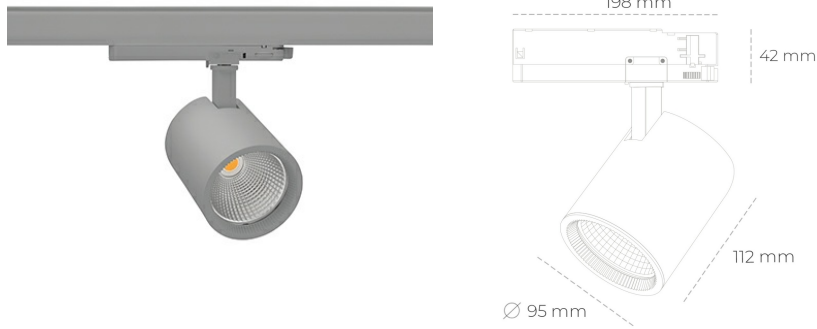

# SPOTLIGHT SNIPER G MAXI 827 21W 30° GREY | ON/OFF

Article number: N014-K0001-RF827-H5-S30-ZA02\_550-S3-###

LED	COB
Light colour	2700 [K]
CRI	80
Led chip flux	2963 [lm]
Luminous flux	2370 [lm]
System power	21 [W]
Luminaire Efficiency	113 [lm/W]
Beam angle	30°
Controller	ON/OFF
MacAdam	3 SDCM

### Spotlight LED

Track mounted LED spotlight. Aluminium housing. Ceiling base installation possible. Available in white, black and grey. Any RAL palette colour available on enquiry. Reflector beams available: 15°, 20°, 30°, 45° and 60°. Maximum power is 30W

### LUMINAIRE

Weight	1,02 [kg]
Protection rating IP , IK , class	IP 20, IK 1,
Luminaire colour	GREY
Cover	Glass
Operating voltage	220-240V 50-60Hz

Note: All data are typical values. Tolerance of measurements +/-10% System features may change with product improvements due to technical advances.