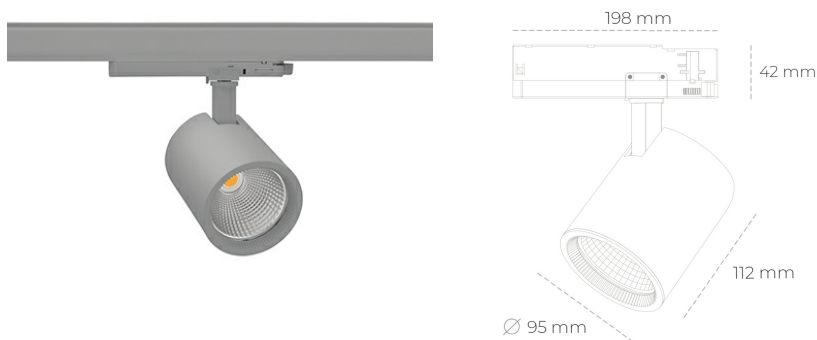

SPOTLIGHT SNIPER G MAXI 827 19W 20° GREY | ON/OFF

LED	COB
Light colour	2700 [K] |
CRI	80
Led chip flux	2694 [lm]
Luminous flux	2155 [lm]
System power	19 [W]
Luminaire Efficiency	113 [lm/W]
Beam angle	20°
Controller	ON/OFF
MacAdam	3 SDCM

Spotlight LED

Track mounted LED spotlight. Aluminium housing. Ceiling base installation possible. Available in white, black and grey. Any RAL palette colour available on enquiry. Reflector beams available: 15°, 20°, 30°, 45° and 60°. Maximum power is 30W

LUMINAIRE

Weight	1,02 [kg]
Protection rating IP , IK , class	IP 20, IK 1,
Luminaire colour	GREY
Cover	Glass
Operating voltage	220-240V 50-60Hz

Note: All data are typical values. Tolerance of measurements +/-10% System features may change with product improvements due to technical advances.

OPTIONS

RAL colours on inquiry, honeycomb louver on inquiry , Casambi on inquiry, DALI on inquiry, Phase-cut dimming on inquiry.

Generated: 23.06.2024

+48 32 388 80 00

www.cora.pl
cora@cora.pl

Street: Ignatza Hakuby 18
41-914 Bytom, Polska