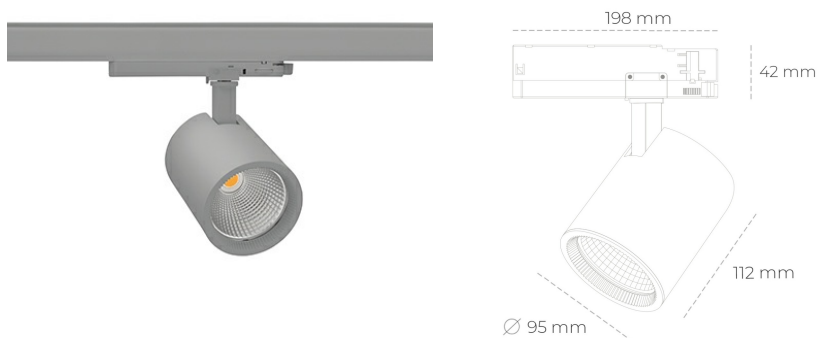

SPOTLIGHT SNIPER G MAXI 827 23W 15° GREY | ON/OFF

LED	COB
Light colour	2700 [K] |
CRI	80
Led chip flux	3233 [lm]
Luminous flux	2586 [lm]
System power	23 [W]
Luminaire Efficiency	112 [lm/W]
Beam angle	15°
Controller	ON/OFF
MacAdam	3 SDCM

Spotlight LED

Track mounted LED spotlight. Aluminium housing. Ceiling base installation possible. Available in white, black and grey. Any RAL palette colour available on enquiry. Reflector beams available: 15°, 20°, 30°, 45° and 60°. Maximum power is 30W

LUMINAIRE

Weight	1,02 [kg]
Protection rating IP , IK , class	IP 20, IK 1,
Luminaire colour	GREY
Cover	Glass
Operating voltage	220-240V 50-60Hz

Note: All data are typical values. Tolerance of measurements +/-10% System features may change with product improvements due to technical advances.

OPTIONS

RAL colours on inquiry, honeycomb louver on inquiry , Casambi on inquiry, DALI on inquiry, Phase-cut dimming on inquiry.

Generated: 23.06.2024

+48 32 388 80 00

www.cora.pl
cora@cora.pl

Street: Ignatza Hakuby 18
41-914 Bytom, Polska