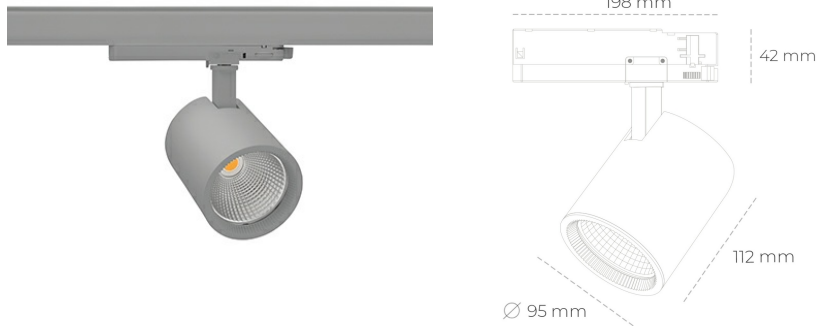

SPOTLIGHT SNIPER G MAXI 940 21W 30° GREY PREMIUM WHITE ON/OFF

Article number: N014-K0001-PW940-HA-S30-ZA02_550-S3-###

LED	COB
Light colour	4000 [K] PREMIUM WHITE
CRI	90
Led chip flux	2912 [lm]
Luminous flux	2329 [lm]
System power	21 [W]
Luminaire Efficiency	111 [lm/W]
Beam angle	30°
Controller	ON/OFF
MacAdam	3 SDCM

Spotlight LED

Track mounted LED spotlight. Aluminium housing. Ceiling base installation possible. Available in white, black and grey. Any RAL palette colour available on enquiry. Reflector beams available: 15°, 20°, 30°, 45° and 60°. Maximum power is 30W

LUMINAIRE

Weight	1,02 [kg]
Protection rating IP , IK , class	IP 20, IK 1,
Luminaire colour	GREY
Cover	Glass
Operating voltage	220-240V 50-60Hz

Note: All data are typical values. Tolerance of measurements +/-10% System features may change with product improvements due to technical advances.