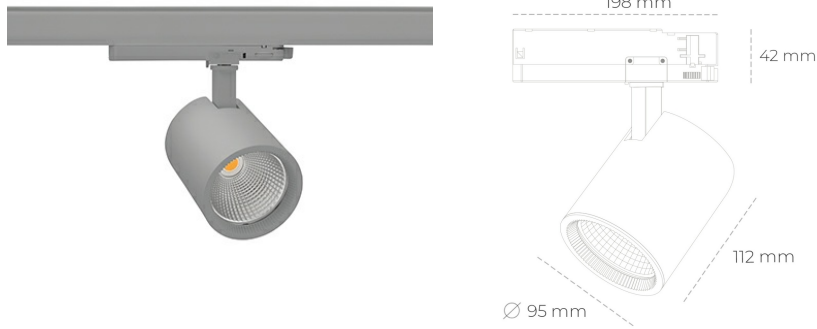

# SPOTLIGHT SNIPER G MAXI 940 27W 20° GREY PREMIUM WHITE ON/OFF

Article number: N014-K0001-PW940-HA-S20-ZA02\_700-S3-###

LED	COB
Light colour	4000 [K] PREMIUM WHITE
CRI	90
Led chip flux	3634 [lm]
Luminous flux	2907 [lm]
System power	27 [W]
Luminaire Efficiency	108 [lm/W]
Beam angle	20°
Controller	ON/OFF
MacAdam	3 SDCM

### Spotlight LED

Track mounted LED spotlight. Aluminium housing. Ceiling base installation possible. Available in white, black and grey. Any RAL palette colour available on enquiry. Reflector beams available: 15°, 20°, 30°, 45° and 60°. Maximum power is 30W

### LUMINAIRE

Weight	1,02 [kg]
Protection rating IP , IK , class	IP 20, IK 1,
Luminaire colour	GREY
Cover	Glass
Operating voltage	220-240V 50-60Hz

Note: All data are typical values. Tolerance of measurements +/-10% System features may change with product improvements due to technical advances.