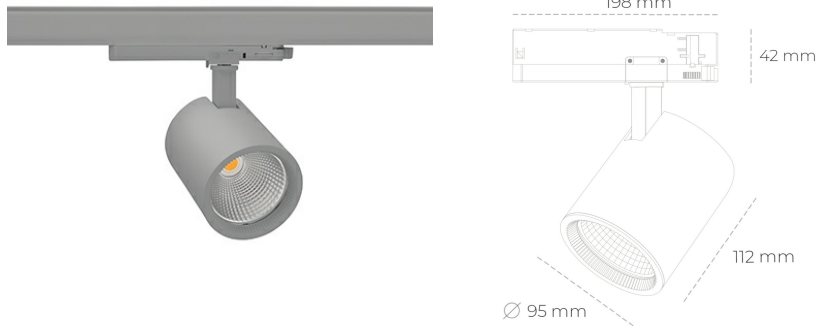

SPOTLIGHT SNIPER G MAXI 940 11W 15° GREY PREMIUM WHITE ON/OFF

Article number: N014-K0001-PW940-HA-S15-ZA01_250-S3-###

LED	COB
Light colour	4000 [K] PREMIUM WHITE
CRI	90
Led chip flux	1343 [lm]
Luminous flux	1074 [lm]
System power	11 [W]
Luminaire Efficiency	98 [lm/W]
Beam angle	15°
Controller	ON/OFF
MacAdam	3 SDCM

Spotlight LED

Track mounted LED spotlight. Aluminium housing. Ceiling base installation possible. Available in white, black and grey. Any RAL palette colour available on enquiry. Reflector beams available: 15°, 20°, 30°, 45° and 60°. Maximum power is 30W

LUMINAIRE

Weight	1,02 [kg]
Protection rating IP , IK , class	IP 20, IK 1,
Luminaire colour	GREY
Cover	Glass
Operating voltage	220-240V 50-60Hz

Note: All data are typical values. Tolerance of measurements +/-10% System features may change with product improvements due to technical advances.