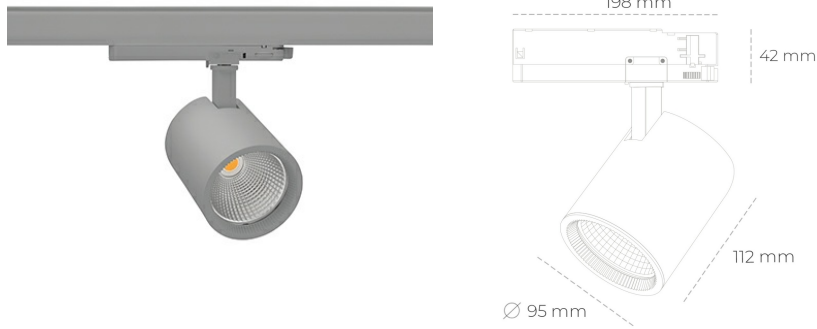

SPOTLIGHT SNIPER G MAXI 930 11W 60° GREY PREMIUM COLOR ON/OFF

Article number: N014-K0001-PC930-HA-S60-ZA01_250-S3-###

LED	COB
Light colour	3000 [K] PREMIUM COLOR
CRI	90
Led chip flux	1145 [lm]
Luminous flux	916 [lm]
System power	11 [W]
Luminaire Efficiency	83 [lm/W]
Beam angle	60°
Controller	ON/OFF
MacAdam	3 SDCM

Spotlight LED

Track mounted LED spotlight. Aluminium housing. Ceiling base installation possible. Available in white, black and grey. Any RAL palette colour available on enquiry. Reflector beams available: 15°, 20°, 30°, 45° and 60°. Maximum power is 30W

LUMINAIRE

Weight	1,02 [kg]
Protection rating IP , IK , class	IP 20, IK 1,
Luminaire colour	GREY
Cover	Glass
Operating voltage	220-240V 50-60Hz

Note: All data are typical values. Tolerance of measurements +/-10% System features may change with product improvements due to technical advances.