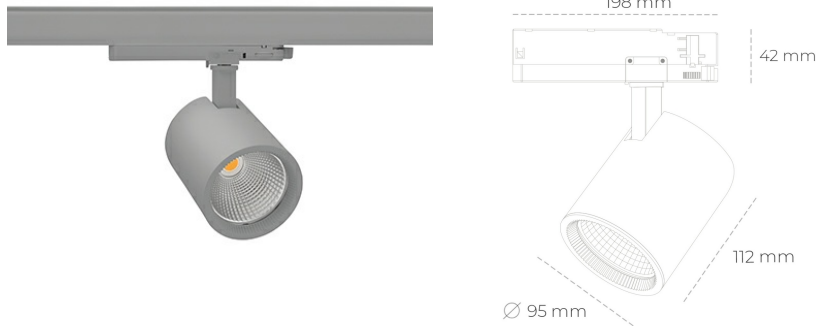

SPOTLIGHT SNIPER G MAXI 930 25W 45° GREY PREMIUM COLOR ON/OFF

Article number: N014-K0001-PC930-HA-S45-ZA02_650-S3-###

LED	COB
Light colour	3000 [K] PREMIUM COLOR
CRI	90
Led chip flux	2776 [lm]
Luminous flux	2220 [lm]
System power	25 [W]
Luminaire Efficiency	89 [lm/W]
Beam angle	45°
Controller	ON/OFF
MacAdam	3 SDCM

Spotlight LED

Track mounted LED spotlight. Aluminium housing. Ceiling base installation possible. Available in white, black and grey. Any RAL palette colour available on enquiry. Reflector beams available: 15°, 20°, 30°, 45° and 60°. Maximum power is 30W

LUMINAIRE

Weight	1,02 [kg]
Protection rating IP , IK , class	IP 20, IK 1,
Luminaire colour	GREY
Cover	Glass
Operating voltage	220-240V 50-60Hz

Note: All data are typical values. Tolerance of measurements +/-10% System features may change with product improvements due to technical advances.