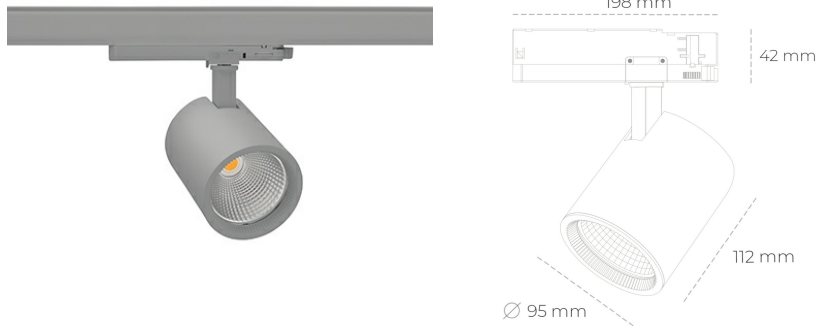

# SPOTLIGHT SNIPER G MAXI 930 14W 30° GREY PREMIUM COLOR ON/OFF

Article number: N014-K0001-PC930-HA-S30-ZA01\_350-S3-###

LED	COB
Light colour	3000 [K] PREMIUM COLOR
CRI	90
Led chip flux	1583 [lm]
Luminous flux	1266 [lm]
System power	14 [W]
Luminaire Efficiency	90 [lm/W]
Beam angle	30°
Controller	ON/OFF
MacAdam	3 SDCM

### Spotlight LED

Track mounted LED spotlight. Aluminium housing. Ceiling base installation possible. Available in white, black and grey. Any RAL palette colour available on enquiry. Reflector beams available: 15°, 20°, 30°, 45° and 60°. Maximum power is 30W

### LUMINAIRE

Weight	1,02 [kg]
Protection rating IP , IK , class	IP 20, IK 1,
Luminaire colour	GREY
Cover	Glass
Operating voltage	220-240V 50-60Hz

Note: All data are typical values. Tolerance of measurements +/-10% System features may change with product improvements due to technical advances.