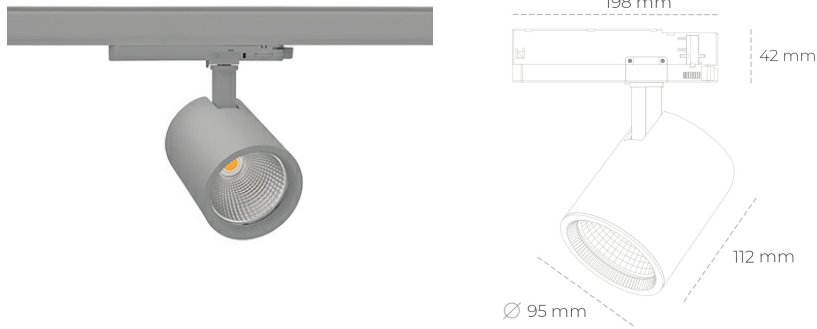

SPOTLIGHT SNIPER G MAXI 930 14W 20° GREY PREMIUM COLOR ON/OFF

Article number: N014-K0001-PC930-HA-S20-ZA01_350-S3-###

LED	COB
Light colour	3000 [K] PREMIUM COLOR
CRI	90
Led chip flux	1583 [lm]
Luminous flux	1266 [lm]
System power	14 [W]
Luminaire Efficiency	90 [lm/W]
Beam angle	20°
Controller	ON/OFF
MacAdam	3 SDCM

Spotlight LED

Track mounted LED spotlight. Aluminium housing. Ceiling base installation possible. Available in white, black and grey. Any RAL palette colour available on enquiry. Reflector beams available: 15°, 20°, 30°, 45° and 60°. Maximum power is 30W

LUMINAIRE

Weight	1,02 [kg]
Protection rating IP , IK , class	IP 20, IK 1,
Luminaire colour	GREY
Cover	Glass
Operating voltage	220-240V 50-60Hz

Note: All data are typical values. Tolerance of measurements +/-10% System features may change with product improvements due to technical advances.