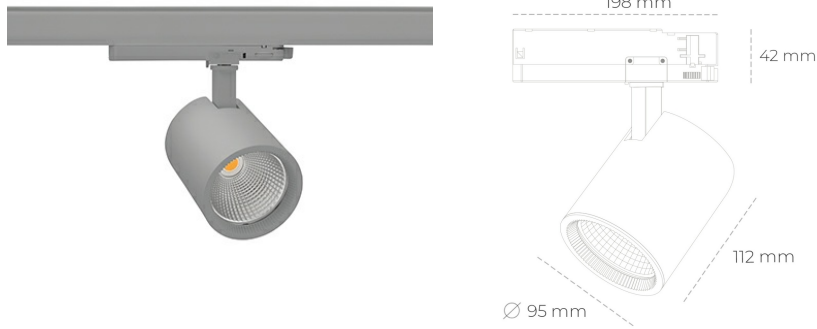

SPOTLIGHT SNIPER G MAXI 930 27W 15° GREY CRI97 ON/OFF

Article number: N014-K0001-HI930-H5-S15-ZA02_700-S3-###

LED	COB
Light colour	3000 [K] CRI97
CRI	90
Led chip flux	2990 [lm]
Luminous flux	2392 [lm]
System power	27 [W]
Luminaire Efficiency	89 [lm/W]
Beam angle	15°
Controller	ON/OFF
MacAdam	3 SDCM

Spotlight LED

Track mounted LED spotlight. Aluminium housing. Ceiling base installation possible. Available in white, black and grey. Any RAL palette colour available on enquiry. Reflector beams available: 15°, 20°, 30°, 45° and 60°. Maximum power is 30W

LUMINAIRE

Weight	1,02 [kg]
Protection rating IP , IK , class	IP 20, IK 1,
Luminaire colour	GREY
Cover	Glass
Operating voltage	220-240V 50-60Hz

Note: All data are typical values. Tolerance of measurements +/-10% System features may change with product improvements due to technical advances.