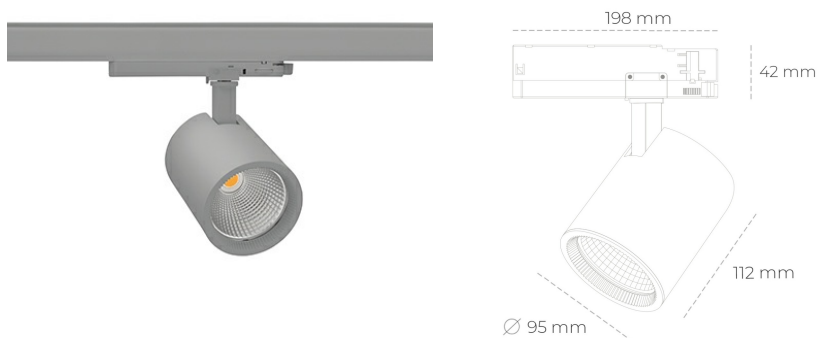

SPOTLIGHT SNIPER G MAXI 935 14W 60° GREY PREMIUM WHITE ON/OFF

Article number: N014-K0001-HE935-HA-S60-ZA01_350-S3-###

| | |
|----------------------|------------------------|
| LED | COB |
| Light colour | 3500 [K] PREMIUM WHITE |
| CRI | 90 |
| Led chip flux | 2131 [lm] |
| Luminous flux | 1704 [lm] |
| System power | 14 [W] |
| Luminaire Efficiency | 122 [lm/W] |
| Beam angle | 60° |
| Controller | ON/OFF |
| MacAdam | 3 SDCM |

Spotlight LED

Track mounted LED spotlight. Aluminium housing. Ceiling base installation possible. Available in white, black and grey. Any RAL palette colour available on enquiry. Reflector beams available: 15°, 20°, 30°, 45° and 60°. Maximum power is 30W

LUMINAIRE

| | |
|-----------------------------------|------------------|
| Weight | 1,02 [kg] |
| Protection rating IP , IK , class | IP 20, IK 1, |
| Luminaire colour | GREY |
| Cover | Glass |
| Operating voltage | 220-240V 50-60Hz |