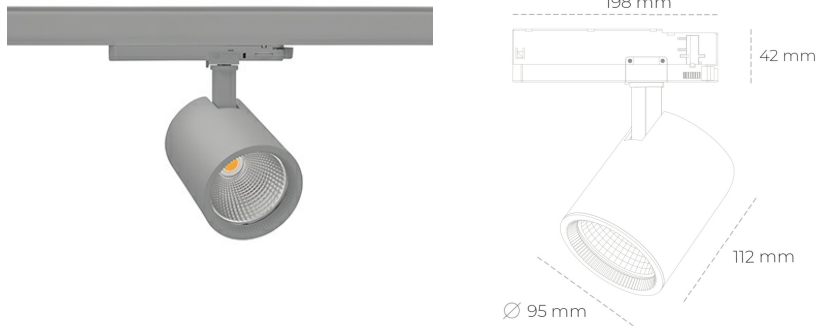

# SPOTLIGHT SNIPER G MAXI 935 11W 30° GREY PREMIUM WHITE ON/OFF

Article number: N014-K0001-HE935-HA-S30-ZA01\_250-S3-###

LED	COB
Light colour	3500 [K] PREMIUM WHITE
CRI	90
Led chip flux	1545 [lm]
Luminous flux	1236 [lm]
System power	11 [W]
Luminaire Efficiency	112 [lm/W]
Beam angle	30°
Controller	ON/OFF
MacAdam	3 SDCM

### Spotlight LED

Track mounted LED spotlight. Aluminium housing. Ceiling base installation possible. Available in white, black and grey. Any RAL palette colour available on enquiry. Reflector beams available: 15°, 20°, 30°, 45° and 60°. Maximum power is 30W

### LUMINAIRE

Weight	1,02 [kg]
Protection rating IP , IK , class	IP 20, IK 1,
Luminaire colour	GREY
Cover	Glass
Operating voltage	220-240V 50-60Hz

Note: All data are typical values. Tolerance of measurements +/-10% System features may change with product improvements due to technical advances.