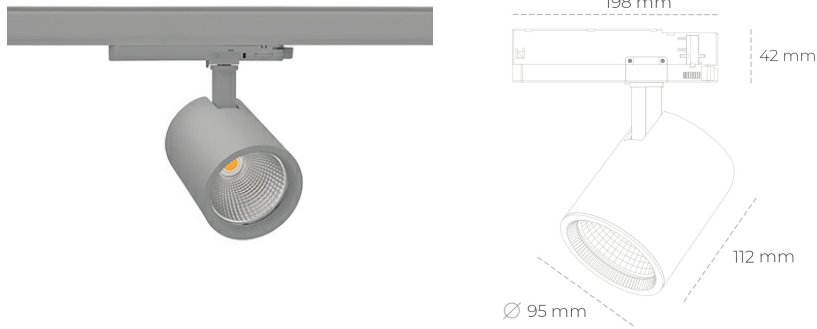

# SPOTLIGHT SNIPER G MAXI 935 11W 15° GREY PREMIUM WHITE ON/OFF

Article number: N014-K0001-HE935-HA-S15-ZA01\_250-S3-###

LED	COB
Light colour	3500 [K] PREMIUM WHITE
CRI	90
Led chip flux	1545 [lm]
Luminous flux	1236 [lm]
System power	11 [W]
Luminaire Efficiency	112 [lm/W]
Beam angle	15°
Controller	ON/OFF
MacAdam	3 SDCM

### Spotlight LED

Track mounted LED spotlight. Aluminium housing. Ceiling base installation possible. Available in white, black and grey. Any RAL palette colour available on enquiry. Reflector beams available: 15°, 20°, 30°, 45° and 60°. Maximum power is 30W

### LUMINAIRE

Weight	1,02 [kg]
Protection rating IP , IK , class	IP 20, IK 1,
Luminaire colour	GREY
Cover	Glass
Operating voltage	220-240V 50-60Hz

Note: All data are typical values. Tolerance of measurements +/-10% System features may change with product improvements due to technical advances.