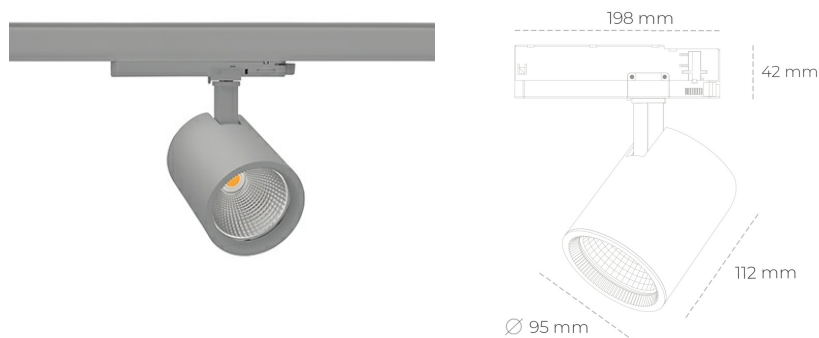

SPOTLIGHT SNIPER G MAXI 930 31W 45° GREY PREMIUM WHITE ON/OFF

Article number: N014-K0001-HE930-HA-S45-ZA03_800-S3-###

LED	COB
Light colour	3000 [K] PREMIUM WHITE
CRI	90
Led chip flux	3911 [lm]
Luminous flux	3128 [lm]
System power	31 [W]
Luminaire Efficiency	101 [lm/W]
Beam angle	45°
Controller	ON/OFF
MacAdam	3 SDCM

Spotlight LED

Track mounted LED spotlight. Aluminium housing. Ceiling base installation possible. Available in white, black and grey. Any RAL palette colour available on enquiry. Reflector beams available: 15°, 20°, 30°, 45° and 60°. Maximum power is 30W

LUMINAIRE

Weight	1,02 [kg]
Protection rating IP , IK , class	IP 20, IK 1,
Luminaire colour	GREY
Cover	Glass
Operating voltage	220-240V 50-60Hz

Note: All data are typical values. Tolerance of measurements +/-10% System features may change with product improvements due to technical advances.