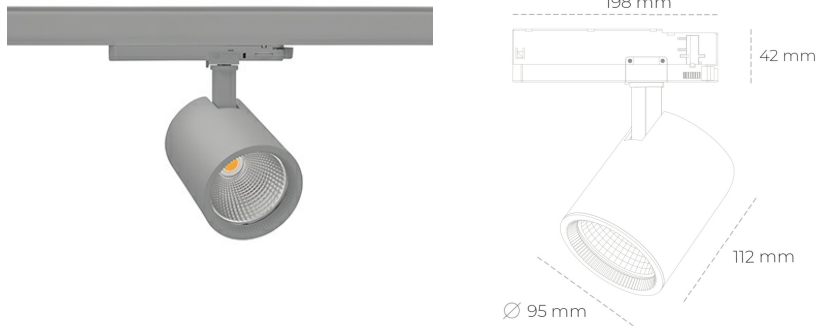

# SPOTLIGHT SNIPER G MAXI 930 27W 20° GREY PREMIUM WHITE ON/OFF

Article number: N014-K0001-HE930-HA-S20-ZA02\_700-S3-###

LED	COB
Light colour	3000 [K] PREMIUM WHITE
CRI	90
Led chip flux	3911 [lm]
Luminous flux	3128 [lm]
System power	27 [W]
Luminaire Efficiency	116 [lm/W]
Beam angle	20°
Controller	ON/OFF
MacAdam	3 SDCM

### Spotlight LED

Track mounted LED spotlight. Aluminium housing. Ceiling base installation possible. Available in white, black and grey. Any RAL palette colour available on enquiry. Reflector beams available: 15°, 20°, 30°, 45° and 60°. Maximum power is 30W

### LUMINAIRE

Weight	1,02 [kg]
Protection rating IP , IK , class	IP 20, IK 1,
Luminaire colour	GREY
Cover	Glass
Operating voltage	220-240V 50-60Hz

Note: All data are typical values. Tolerance of measurements +/-10% System features may change with product improvements due to technical advances.